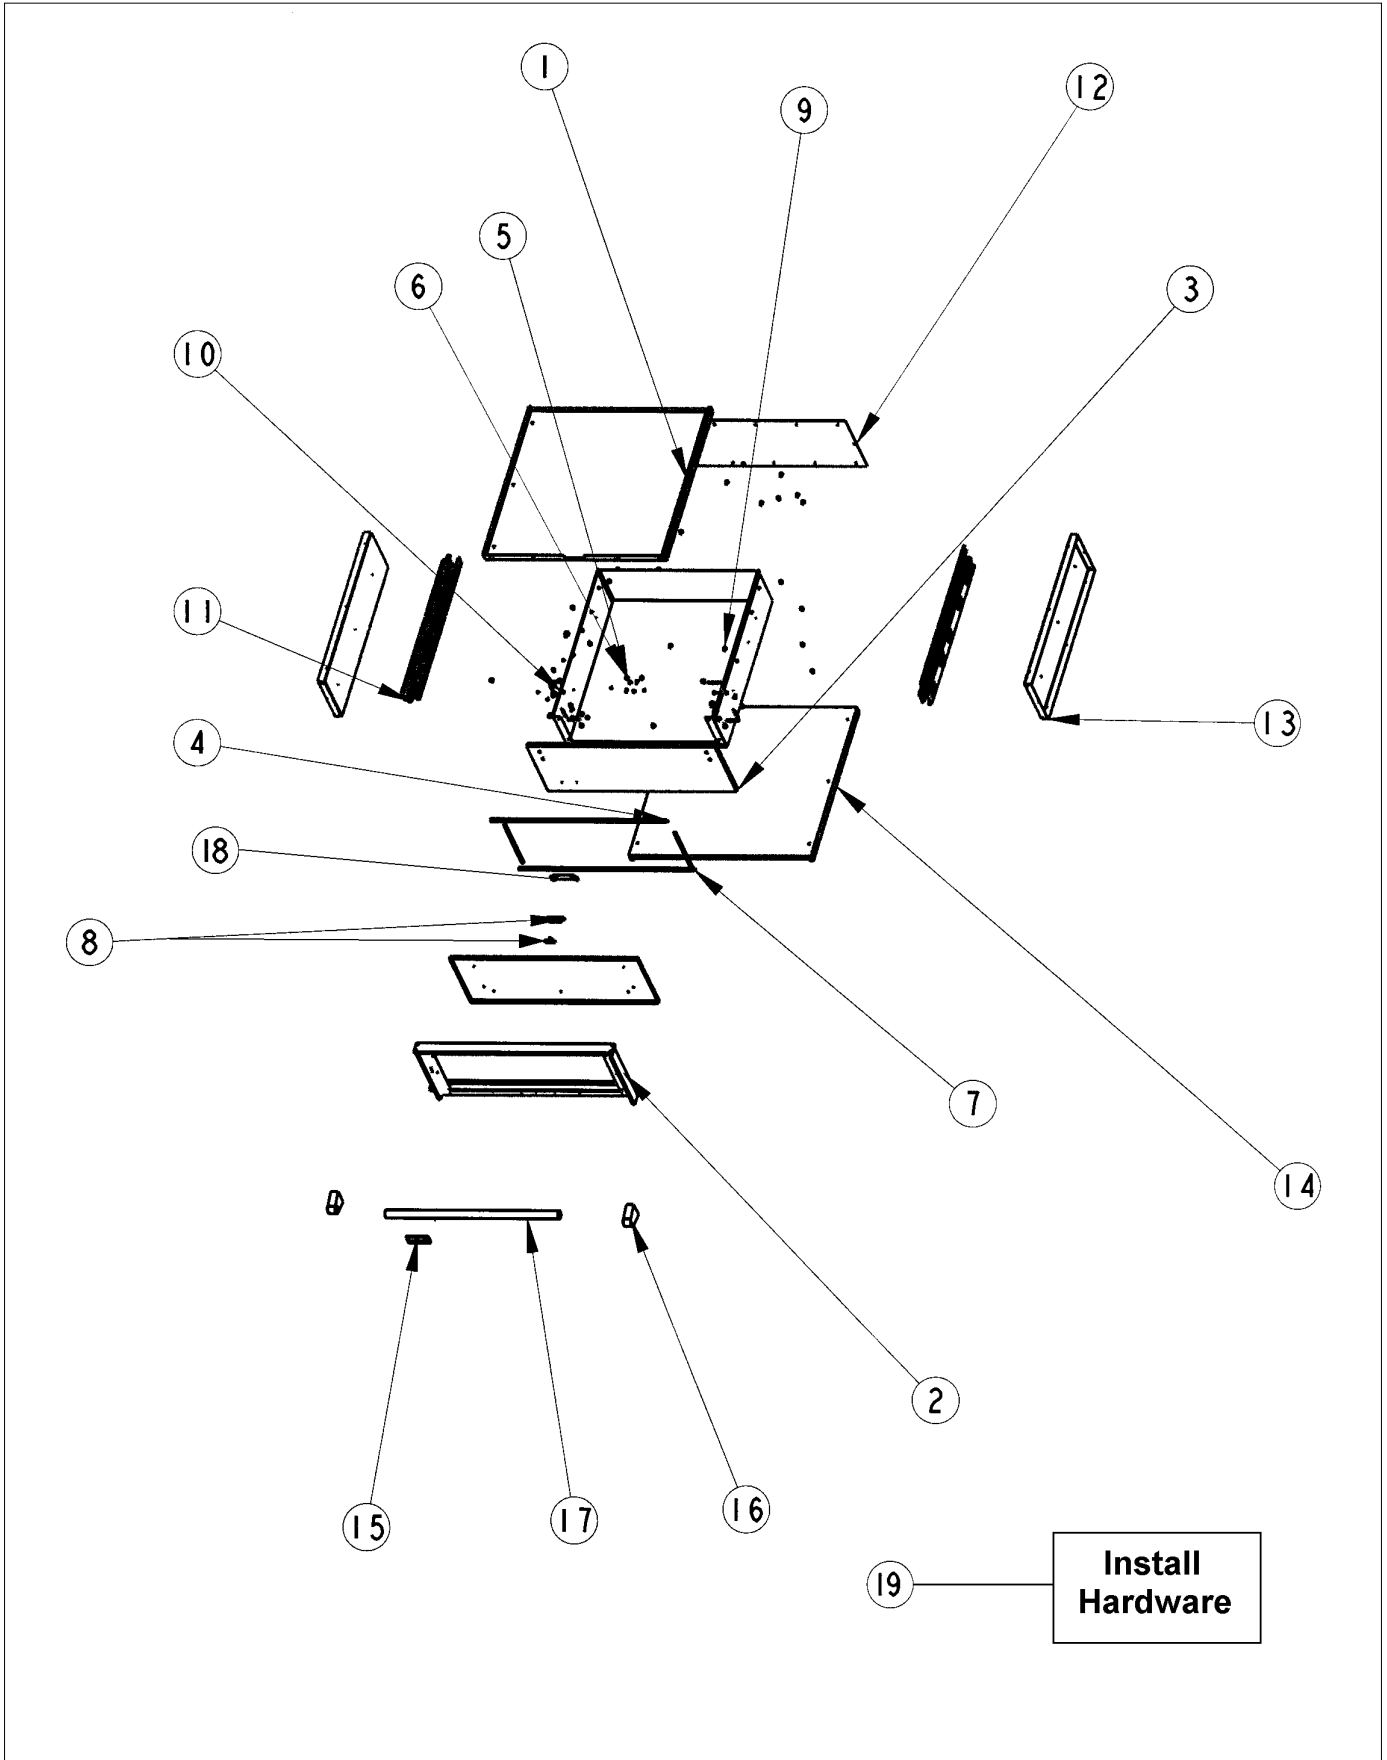

**SD160**

RATING LABEL LOCATION .....	1
UNIT COMPONENTS .....	2
Appendix A:Pages Index .....	A
Appendix B:Parts Index .....	B

RATING LABEL LOCATION

UNIT COMPONENTS

Item	Part No.	Name	Qty	Uom	NOTES
1	G3107635	TOP ASSEMBLY (SD160TSS)	1	EA	NO LONGER AVAILABLE, Not available online / Call for pricing and availability
2	G3207638	TRIM ASSEMBLY 36" (SD160T)	1	EA	NO LONGER AVAILABLE, Not available online / Call for pricing and availability
3	G3207641SS	DRAWER ASSEMBLY 36" (SD160T) *SS*	1	EA	Not available online / Call for pricing and availability
Not Shown	G3207641SSBR	DRAWER ASSEMBLY - BR	1	EA	Not available online / Call for pricing and availability
4	PB070141	GASKET 36"" (SD160TSS)	1	EA	
5	PD020119	8-32X3/8 PH CTR. MACH.SCREW S.S.	1	EA	
6	PD030098	8-32 HEX KEP NUT S.S.	1	EA	
7	PB070144	SIDE GASKET	1	EA	Not available online / Call for pricing and availability
8	PE050052	CART DOOR LATCH (CH#M22-2420)	1	EA	
9	PD020055	' #10 X 1/2" PAN PHIL. TEK.*SS*	1	EA	
10	PD020120	8 X 1/2 TEK SHEET METAL SCREW	1	EA	
11	PC080010	SLIDE	1	EA	
12	B1007619	STORAGE DRAWER BACK PANEL 36""	1	EA	Not available online / Call for pricing and availability
13	B2007618	STORAGE DRAWER SIDE PANEL	1	EA	Not available online / Call for pricing and availability
14	B2007615	TOP/BOTTOM 36"" (SD160T)	1	EA	Not available online / Call for pricing and availability
15	PE030113	HANDLE 36" (SD160T)	1	EA	

Item	Part No.	Name	Qty	Uom	NOTES
Not Shown	PE030113PVD	HANDLE - BR	1	EA	Not available online / Call for pricing and availability
16	000268-000	HANDLE ENDCAP	1	EA	
Not Shown	PE030001PVD	END CAP DOOR HANDLE *BR	1	EA	
17	PE010142	3" VIKING LOGO BLACK/CHROME	1	EA	
Not Shown	PE010143	3" LOGO BK/BR	1	EA	
18	B2007622	LATCH BRACKET-STORAGE DRAWER	1	EA	
19	PD020080	#10 X 1" PH. TRUSS SMS *SS*(AD1820)	1	EA	NO LONGER AVAILABLE
Not Shown	NOTE	Install Hardware - Qty. 4		EA	