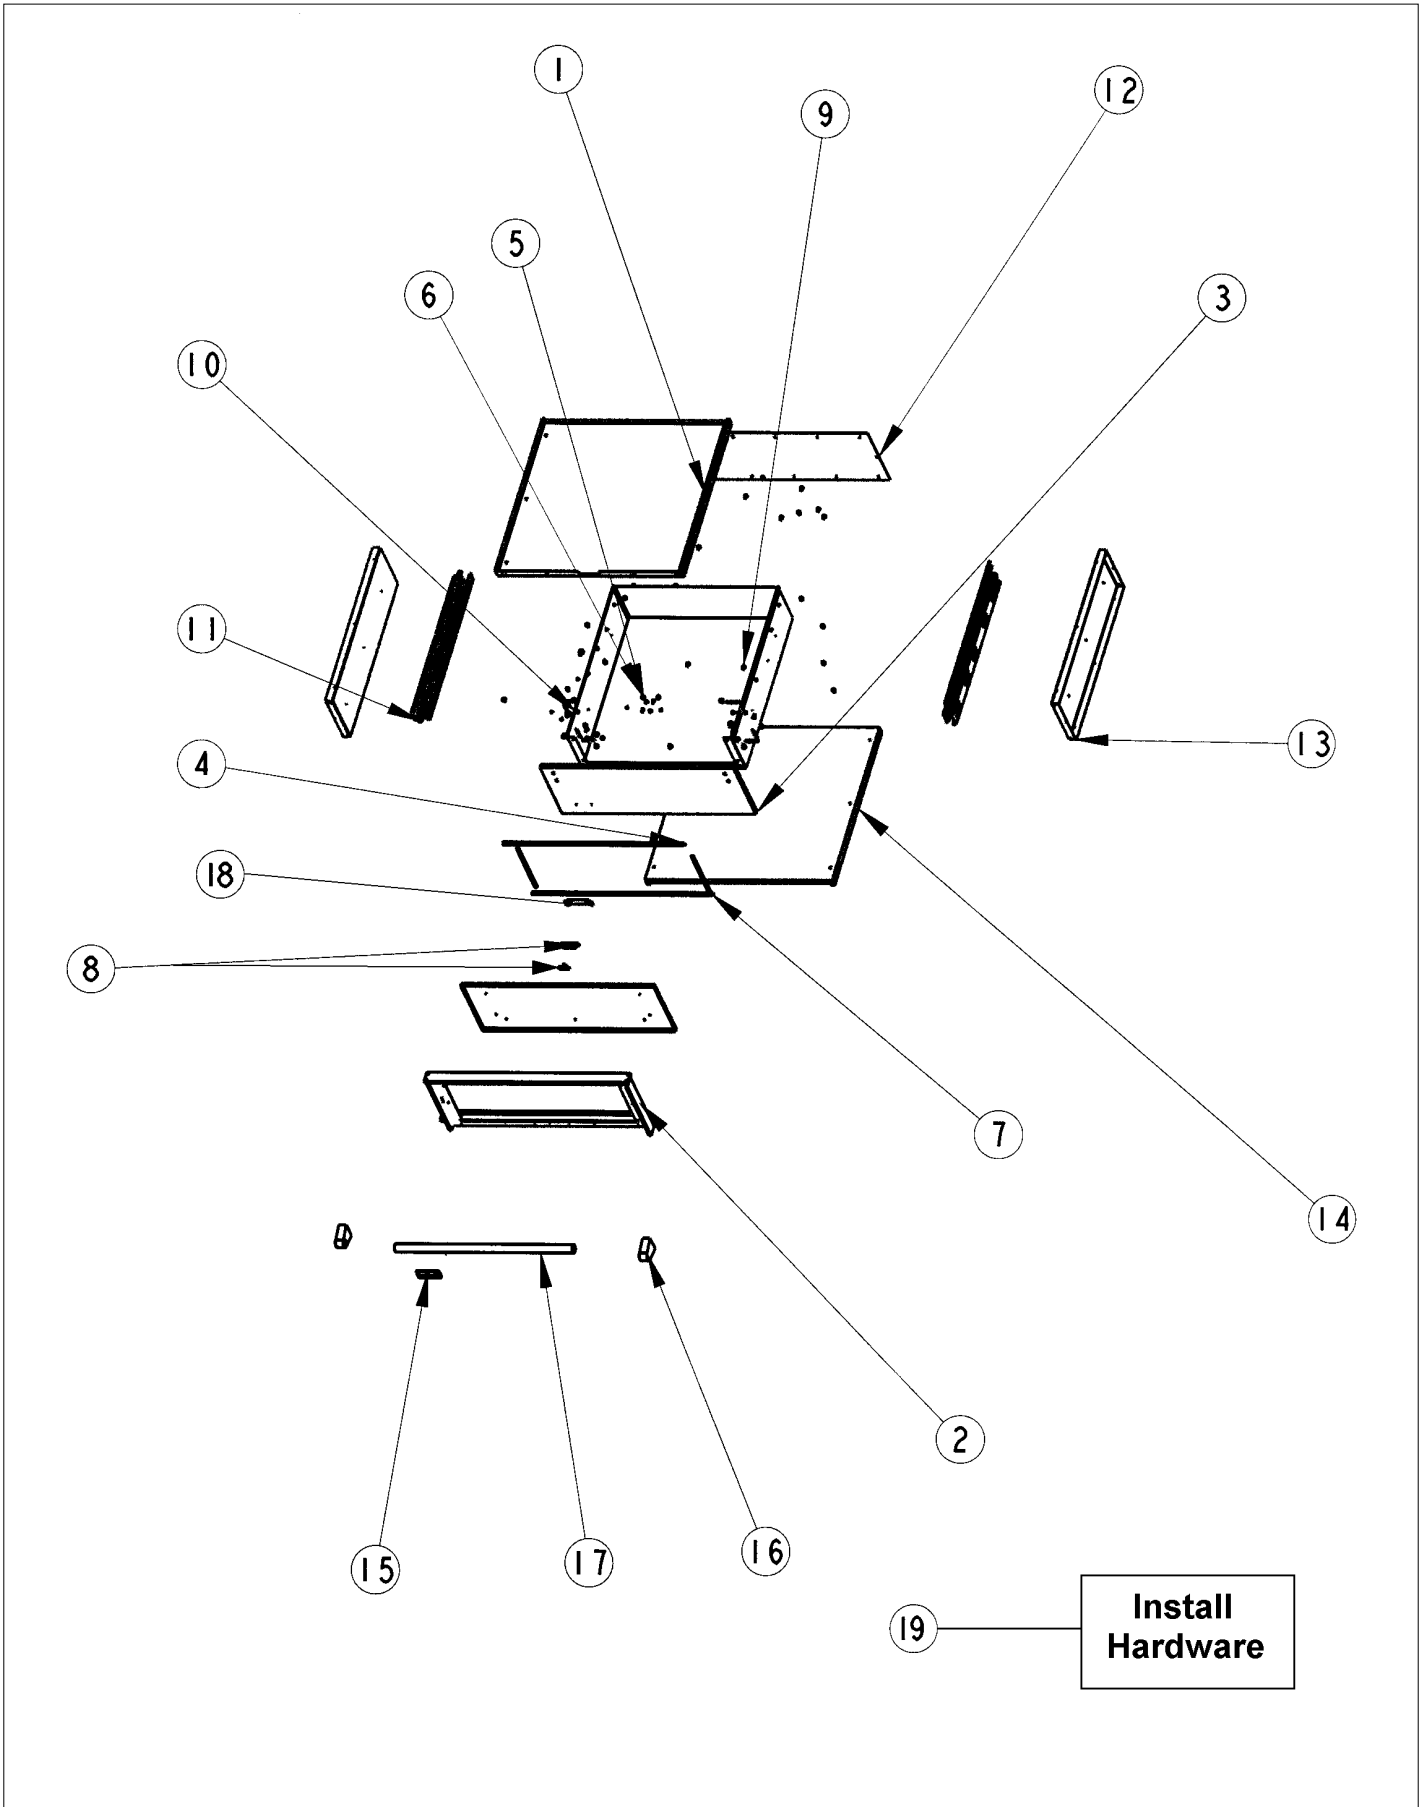

**SD160**

RATING LABEL LOCATION .....	1
UNIT COMPONENTS .....	2
Appendix A:Pages Index .....	A
Appendix B:Parts Index .....	B

RATING LABEL LOCATION

UNIT COMPONENTS

Item	Part No.	Name	Qty	Uom	NOTES
1	G3107635	TOP ASSEMBLY (SD160TSS)	1	EA	NO LONGER AVAILABLE, Not available online / Call for pricing and availability
2	G3207638	TRIM ASSEMBLY 36" (SD160T)	1	EA	NO LONGER AVAILABLE, Not available online / Call for pricing and availability
3	G3207641SS	DRAWER ASSEMBLY 36" (SD160T) *SS*	1	EA	Not available online / Call for pricing and availability
Not Shown	G3207641SSBR	DRAWER ASSEMBLY - BR	1	EA	Not available online / Call for pricing and availability
4	PB070141	GASKET 36"" (SD160TSS)	1	EA	
5	PD020119	8-32X3/8 PH CTR. MACH.SCREW S.S.	1	EA	
6	PD030098	8-32 HEX KEP NUT S.S.	1	EA	
7	PB070144	SIDE GASKET	1	EA	Not available online / Call for pricing and availability
8	PE050052	CART DOOR LATCH (CH#M22-2420)	1	EA	
9	PD020055	' #10 X 1/2" PAN PHIL. TEK.*SS*	1	EA	
10	PD020120	8 X 1/2 TEK SHEET METAL SCREW	1	EA	
11	PC080010	SLIDE	1	EA	
12	B1007619	STORAGE DRAWER BACK PANEL 36""	1	EA	Not available online / Call for pricing and availability
13	B2007618	STORAGE DRAWER SIDE PANEL	1	EA	Not available online / Call for pricing and availability
14	B2007615	TOP/BOTTOM 36"" (SD160T)	1	EA	Not available online / Call for pricing and availability
15	PE030113	HANDLE 36" (SD160T)	1	EA	

Item	Part No.	Name	Qty	Uom	NOTES
Not Shown	PE030113PVD	HANDLE - BR	1	EA	Not available online / Call for pricing and availability
16	000268-000	HANDLE ENDCAP	1	EA	
Not Shown	PE030001PVD	END CAP DOOR HANDLE *BR	1	EA	
17	PE010142	3" VIKING LOGO BLACK/CHROME	1	EA	
Not Shown	PE010143	3" LOGO BK/BR	1	EA	
18	B2007622	LATCH BRACKET-STORAGE DRAWER	1	EA	
19	PD020080	#10 X 1" PH. TRUSS SMS *SS*(AD1820)	1	EA	NO LONGER AVAILABLE
Not Shown	NOTE	Install Hardware - Qty. 4		EA	